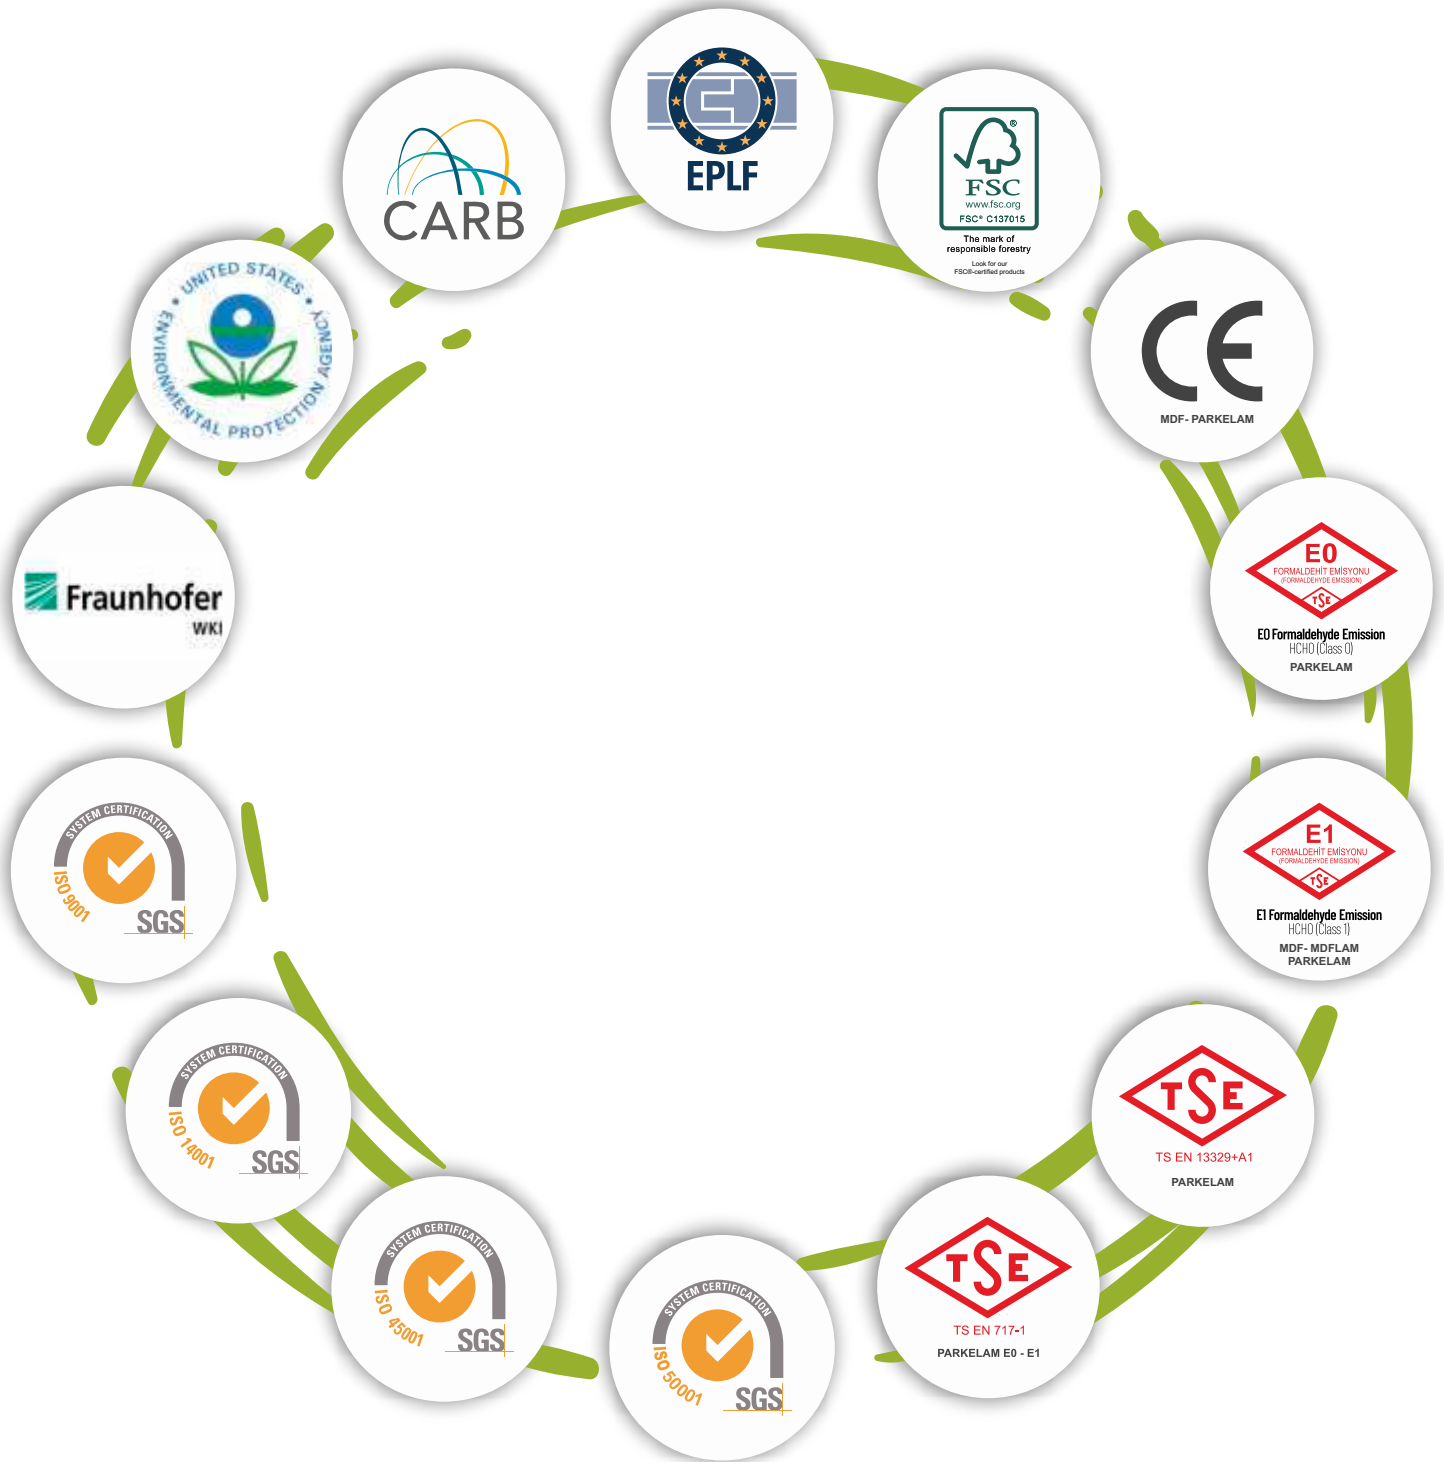

- Thermal Resistance for Underfloor heating
- Scratch Proof
- Impact Resistance
- Dimensional Stability
- Staining Resistance
- Ecological
- Resistant to UV Light
- 8mm HDF Panel Thickness

- 10mm HDF Panel Thickness
- Abrasion-Resistant
- Easy Clean
- Abrasion-Resistant
- Cigarette Burn Resistant
- For Kid's Room
- For Office and Workplaces
- Flame Resistance

- Easy and Quick Installation
- CLASS 31 AC 3 For Intense Residential and Less Intense Commercial Use
- CLASS 32 AC 4 For use in Normal Intensity Workplaces
- Manufacturer Warranty
- 10 Years Warranty
- 5 Years Warranty

TURKEY'S
TOP 500 INDUSTRIAL
ENTERPRISES
2018